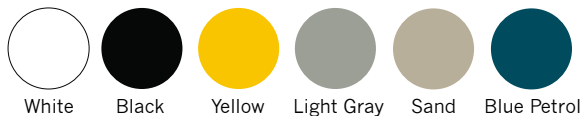

**Gotham Series**  
**2019**

Category: Poly/Metal

Poly/Metal

Description: Bar Stool  
**TECH® Chair Shell**  
Structural Polyurethane Injected, Fire Rated Chair Shell  
6 Solid/8 Two Tone Colours To Choose From  
All Welded Solid Wire - Sled Base Metal Frame  
  
**Finish: Polished Chrome**

**Monocolor**

**Bicolor**