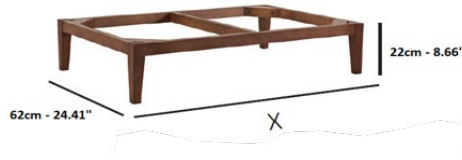

RIO TINTO Series

Category: Wood/Upholstery

Description: **Corner Banquette**  
Fully Upholstered  
**Back Pattern: Tufted**  
Solid Beech Wood Frame-Mortise & Tenon Construction  
Corner Blocks Glued and Screwed into Place, Nylon Nail Glides  
4 Leg Open Base  
**Wood Finish: Any Cape Standard**

Cape's Model #: **1527-CR-B5**

Fabric Grade:	SPRADLING/ PANAZ Fabric C	SPRADLING/ PANAZ Fabric D	COM/ Grd 1	COL/ Grd 2	Grd 3	Grd 4	Grd 5	Grd 6	Grd 7	Grd 8	Real Leather
Fabric Requirement (meters):			5.3								
Fabric Requirement (yards):			5.80	99 SqFt							
Fabric Requirement SEAT Only (meters):			1.50								
Fabric Requirement SEAT Only (yards):			1.64	28 SqFt							
Fabric Requirement BACK Only(meters):			3.80								
Fabric Requirement BACK Only (yards):			4.16	71 SqFt							

Overall Height (cm):	100.00	Stacking:	No
Overall Depth(cm):	86.00	Pcs/Carton:	1
Seat Depth(cm):	45.00	Weight/Carton(KG):	38
Overall Width(cm):	86.00	Weight/Carton(Lbs.):	83.78
Seat Width(cm):	45.00	Chair Weight/Carton(KG):	34
Seat Height(cm):	47.00	Chair Weight/Carton(Lbs.):	74.96
Arm Height(cm):	N/A	Volume(CBM):	0.62
Overall Height (inches):	39.37	Volume(CUFT):	21.90
Overall Depth (inches):	33.86	Dual Fabrics Upcharge:	5% Upcharge to Prices Above
Seat Depth(inches):	17.72	Striped and Patterned Fabrics:	5% Upcharge to Prices Above
Overall Width(inches):	33.86	Indoor:	Yes
Seat Width(inches):	17.72	Outdoor:	No
Seat Height(inches):	18.50		
Arm Height(inches):	N/A		