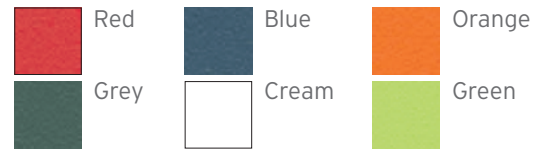

7100-1 | Standard

7100-1 SB | Standard

7100-1 SW | Standard (PS-GR02)

## Poly Colors:

7102-1 | Counter Stool

7103-1 Desk | Standard

7106-1 HTADJ | Bar Stool

7120-1 Beam | (With Optional Table, 18" x 18")

7100-1 | Stacked